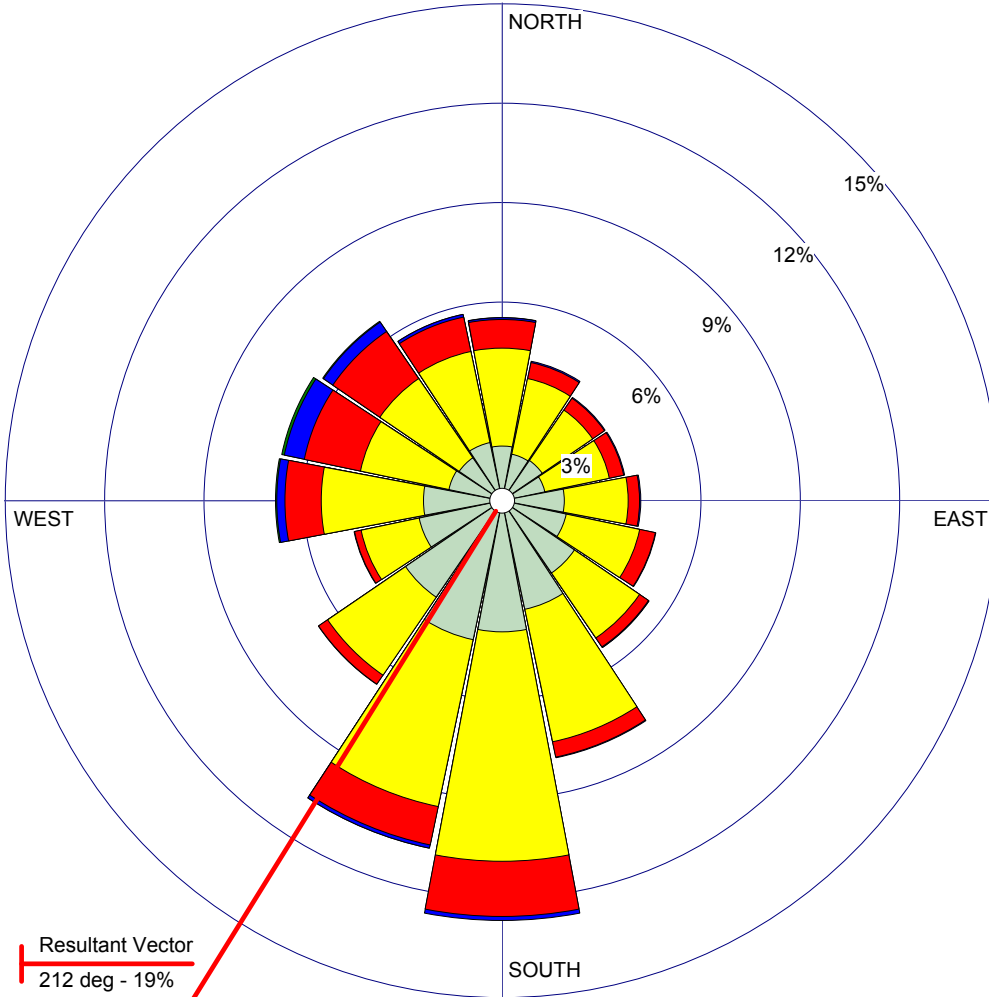

WIND ROSE PLOT:

Auxvasse, MO
MU Extension Commercial Agriculture Weather Station

DISPLAY:

Wind Speed
Direction (blowing from)

Resultant Vector
 212 deg - 19%

WIND SPEED
 (mph)

- >= 20.0
- 15.0 - 20.0
- 10.0 - 15.0
- 5.0 - 10.0
- 1.0 - 5.0

Calms: 0.00%

COMMENTS:

Based on hourly wind speed and direction from the MU Ag Weather Station at Auxvasse (measured at 3 meters)

DATA PERIOD:

2000-2010
Jan 1 - Dec 31
00:00 - 23:00

CALM WINDS: (less than 1 mph)

0.00%

AVG. WIND SPEED:

5.98 mph

TOTAL COUNT:

96431 hrs.

DATE:

2/22/2011