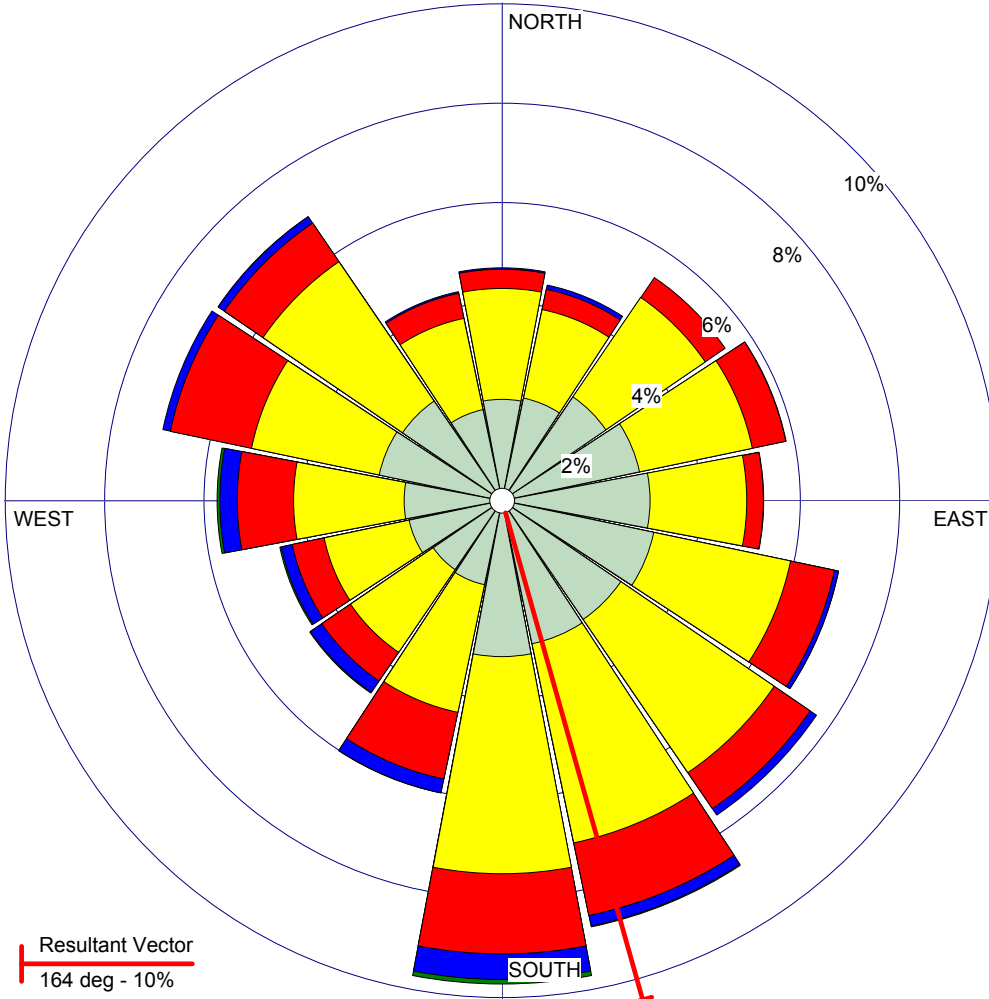

WIND ROSE PLOT:

Columbia, MO (Bradford Farm)
MU Extension Commercial Agriculture Weather Station

DISPLAY:

Wind Speed
Direction (blowing from)

WIND SPEED
(mph)

- >= 20.0
 - 15.0 - 20.0
 - 10.0 - 15.0
 - 5.0 - 10.0
 - 1.0 - 5.0
- Calms: 2.30%

Resultant Vector
 164 deg - 10%

COMMENTS:

Based on hourly wind speed and direction from the MU Ag Weather Station at Columbia (Bradford Farm) (measured at 3 meters)

DATA PERIOD:

2009-2010
Jan 1 - Dec 31
00:00 - 23:00

CALM WINDS: (less than 1 mph)

2.30%

AVG. WIND SPEED:

5.95 mph

TOTAL COUNT:

14784 hrs.

DATE:

2/18/2011