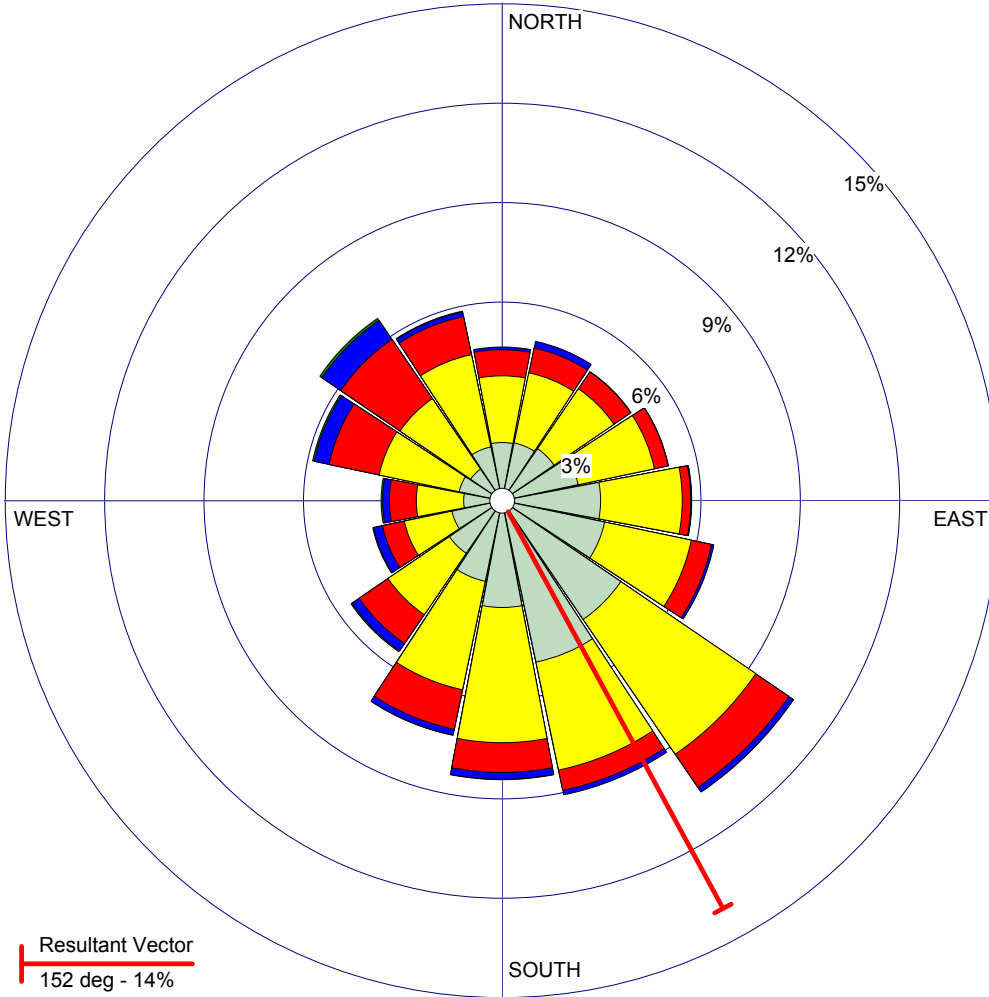

WIND ROSE PLOT:

**Columbia, MO (Jefferson Institute)**  
**MU Extension Commercial Agriculture Weather Station**

DISPLAY:

**Wind Speed**  
**Direction (blowing from)**

COMMENTS:

Based on hourly wind speed and direction from the MU Ag Weather Station at Columbia (Jefferson Institute) (measured at 3 meters)

DATA PERIOD:

**2008-2010**  
**Jan 1 - Dec 31**  
**00:00 - 23:00**

CALM WINDS: (less than 1 mph)

**1.67%**

AVG. WIND SPEED:

**6.17 mph**

TOTAL COUNT:

**22272 hrs.**