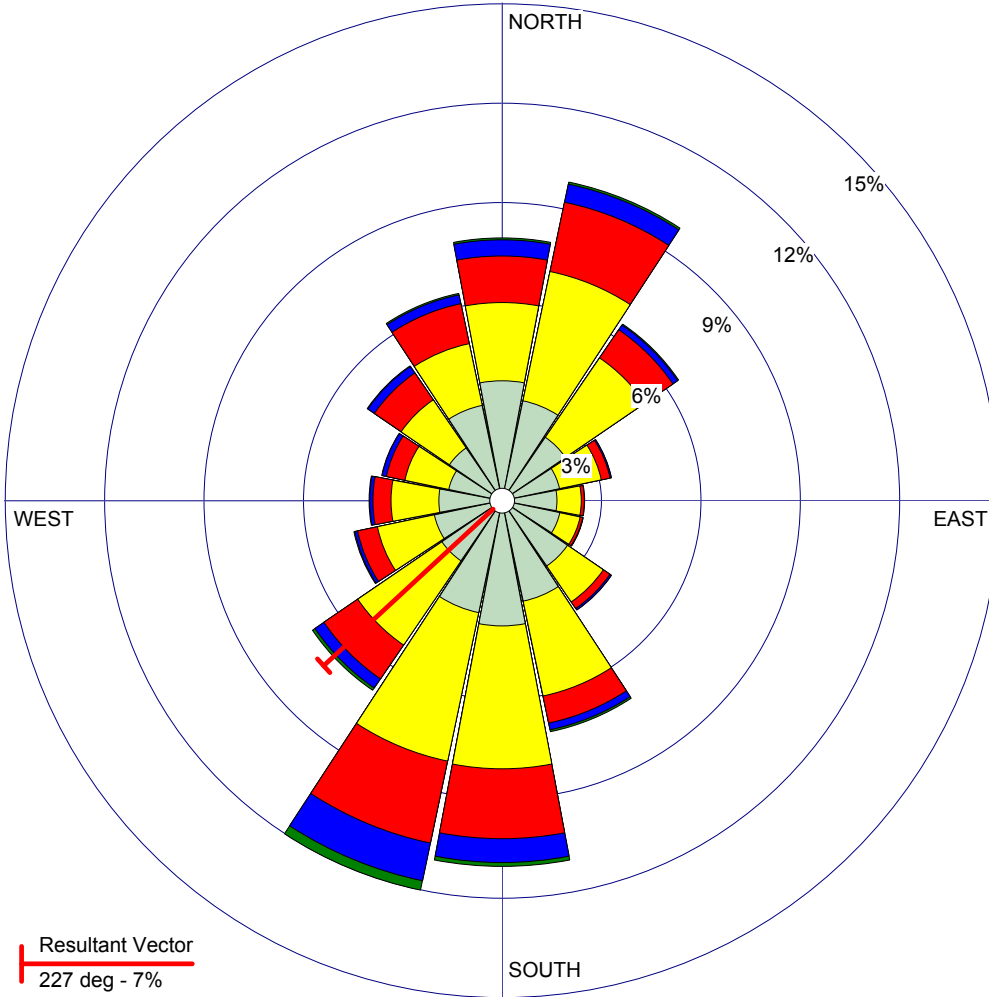

WIND ROSE PLOT:

Clarkton, MO
MU Extension Commercial Agriculture Weather Station

DISPLAY:

Wind Speed
Direction (blowing from)

Resultant Vector
 227 deg - 7%

WIND SPEED
(mph)

- >= 20.0
- 15.0 - 20.0
- 10.0 - 15.0
- 5.0 - 10.0
- 0.5 - 5.0

Calms: 2.90%

COMMENTS:

Based on hourly average wind speed and direction from the MU Ag Weather Station at Clarkton (measured at 3 meters)

DATA PERIOD:

2001-2010
Jan 1 - Dec 31
00:00 - 23:00

CALM WINDS (less than 1 mph):

2.90%

AVG. WIND SPEED:

6.22 mph

TOTAL COUNT:

87647 hrs.

DATE:

2/17/2011