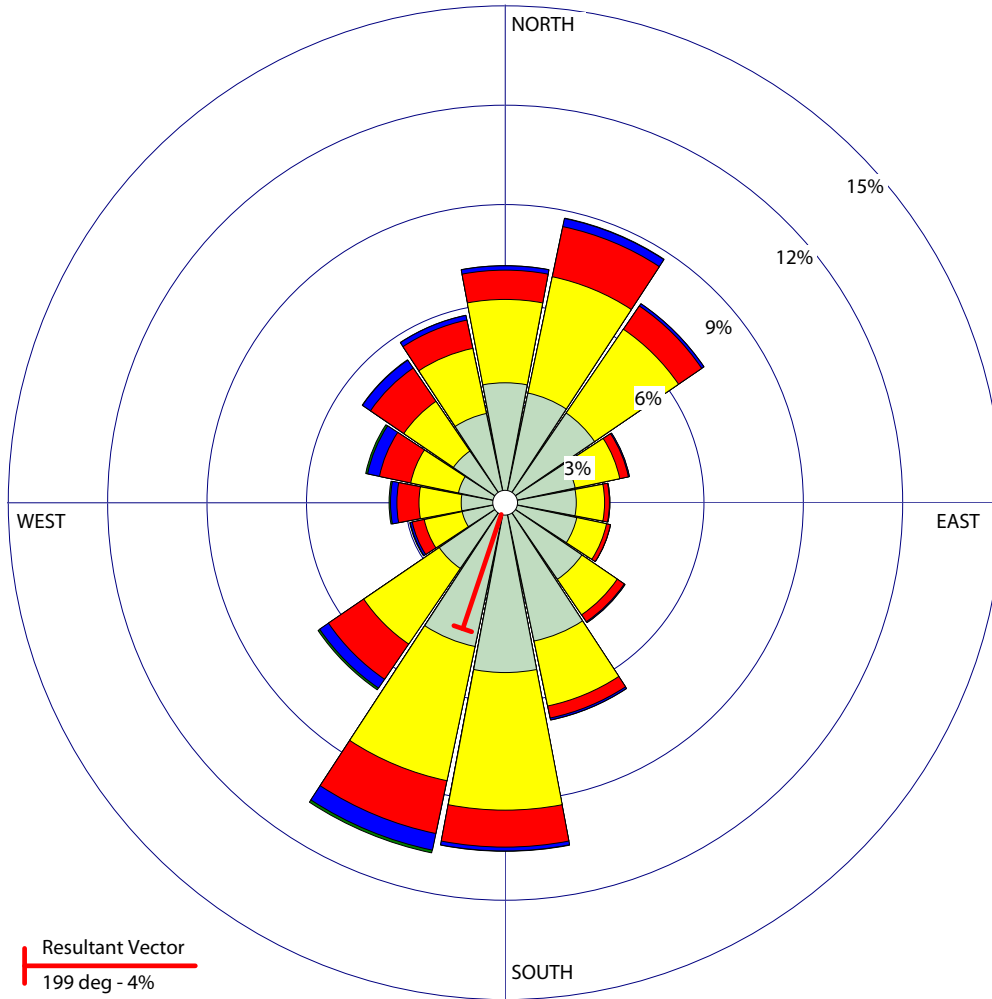

WIND ROSE PLOT:
 Cardwell, MO
 MU Extension Commercial Agriculture Weather Station

DISPLAY:
 Wind Speed
 Direction (blowing from)

WIND SPEED (mph)

- >= 20.0
- 15.0 - 20.0
- 10.0 - 15.0
- 5.0 - 10.0
- 0.5 - 5.0

Calms: 5.75%

COMMENTS:
 Based on hourly average wind speed and direction from the MU Ag Weather Station at Cardwell (measured at 3 meters)

DATA PERIOD:
 2000-2010
 Jan 1 - Dec 31
 00:00 - 23:00

CALM WINDS (less than 1 mph):
 5.75%

AVG. WIND SPEED:
 5.30 mph

TOTAL COUNT:
 96431 hrs.

DATE:
 2/17/2011