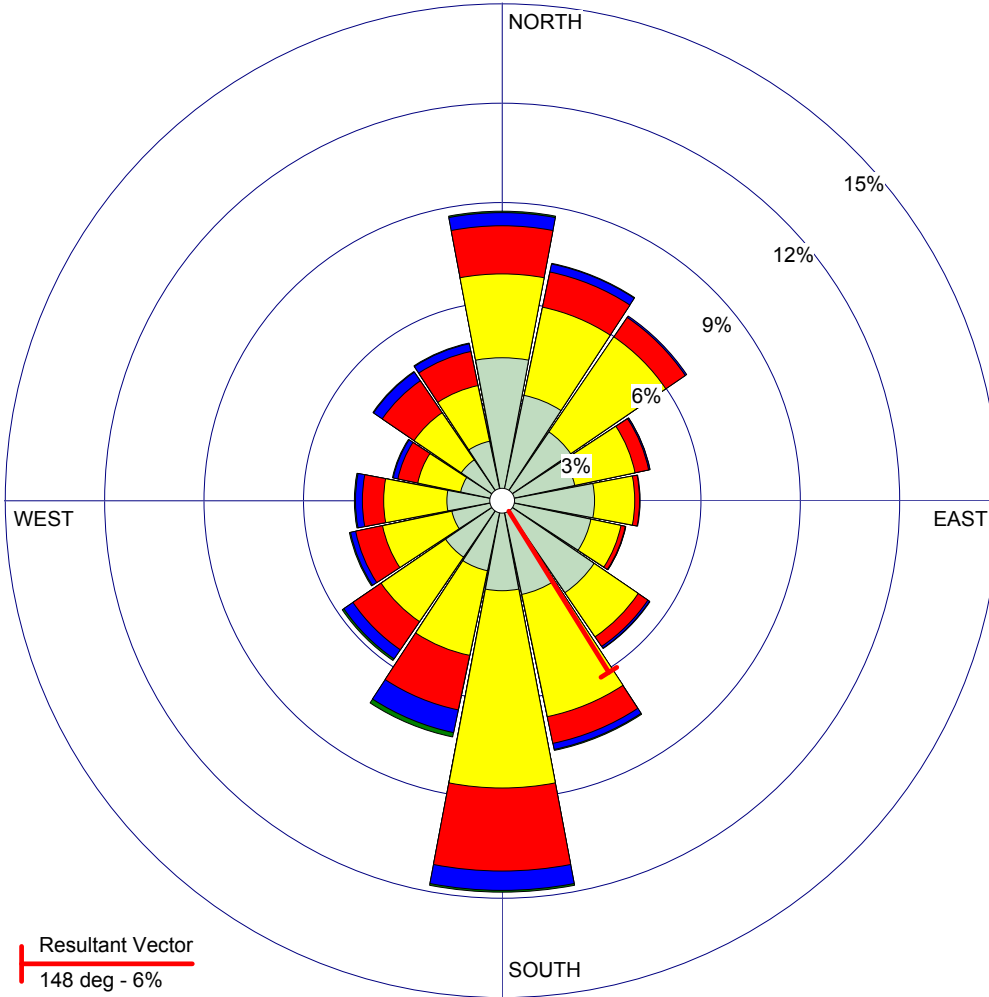

WIND ROSE PLOT:

Glennonville, MO
MU Extension Commercial Agriculture Weather Station

DISPLAY:

Wind Speed
Direction (blowing from)

WIND SPEED (mph)

- >= 20.0
- 15.0 - 20.0
- 10.0 - 15.0
- 5.0 - 10.0
- 0.5 - 5.0

Calms: 4.67%

COMMENTS:

Based on hourly average wind speed and direction from the MU Ag Weather Station at Glennonville (measured at 3 meters)

DATA PERIOD:

2000-2010
Jan 1 - Dec 31
00:00 - 23:00

CALM WINDS (less than 1 mph):

4.67%

AVG. WIND SPEED:

5.90 mph

TOTAL COUNT:

96431 hrs.

DATE:

2/17/2011