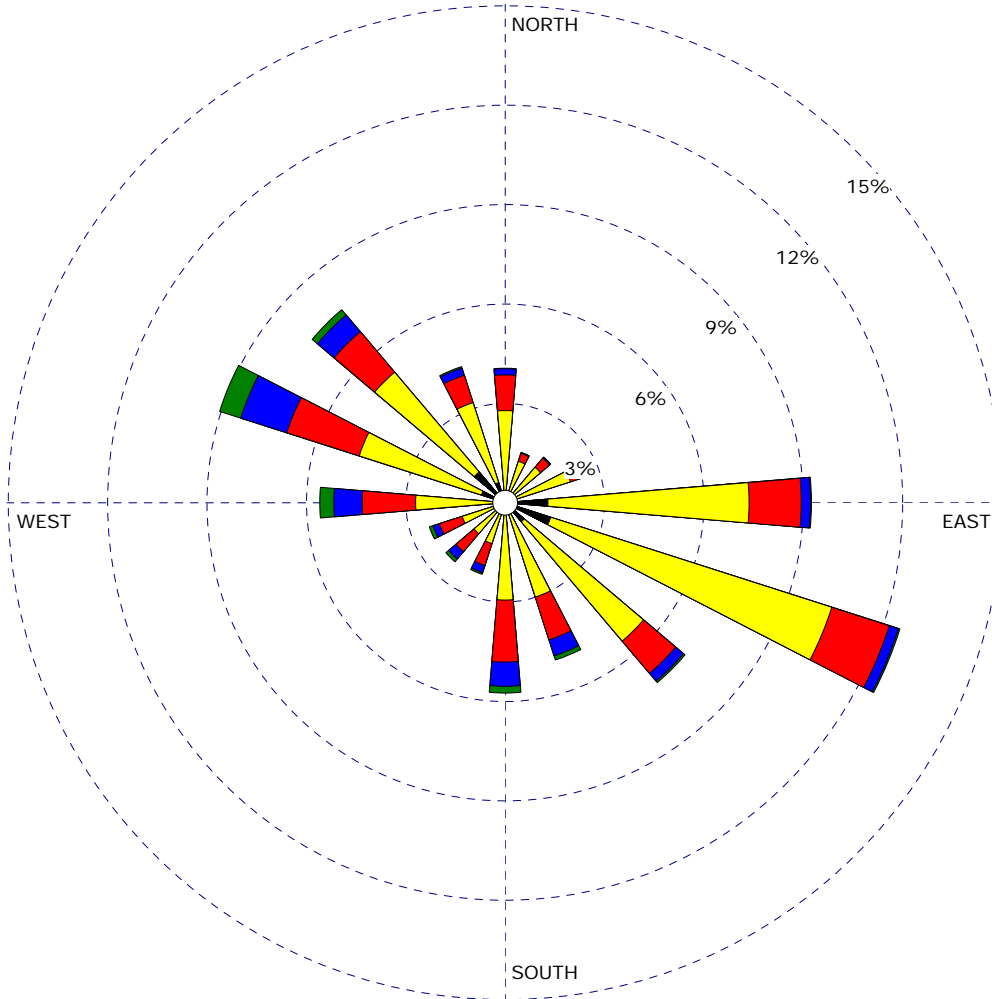

WIND ROSE PLOT:  
**Jefferson City, MO Airport**

Wind Speed  
 Direction (blowing from)

WIND SPEED  
 (mph)

- >= 20.0
- 15.0 - 20.0
- 10.0 - 15.0
- 5.0 - 10.0
- 1.0 - 5.0

Calms: 16.70%

COMMENTS:

Based on hourly average wind speed and direction from the airport at Jefferson City (measured at 10 meters)

DATA PERIOD:

**1996-2000 2001-2005**  
**Jan 1 - Dec 31**  
**00:00 - 23:00**

CALM WINDS (less than 1 mph):

**16.70%**

AVG. WIND SPEED:

**7.29 mph**

TOTAL COUNT:

**77581 hrs.**