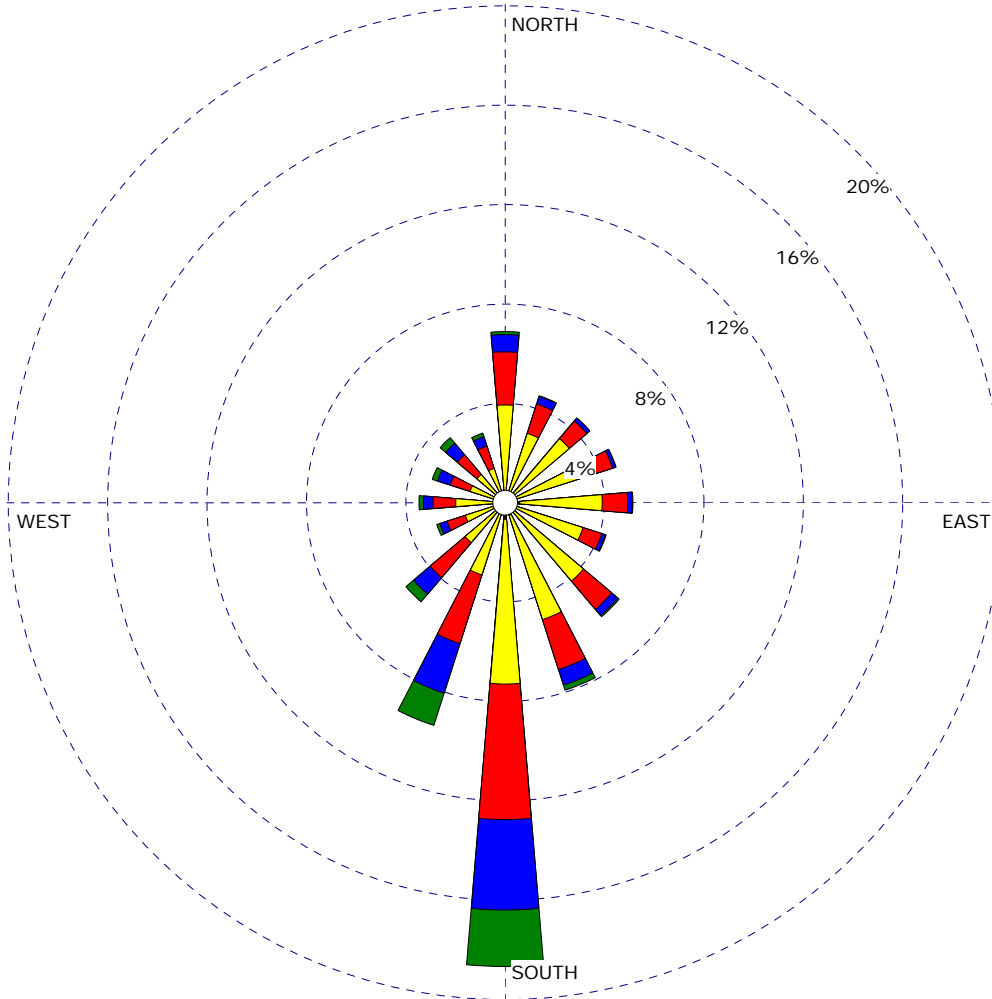

WIND ROSE PLOT:
Joplin, MO Airport

Wind Speed
 Direction (blowing from)

WIND SPEED
 (mph)

- >= 20.0
- 15.0 - 20.0
- 10.0 - 15.0
- 5.0 - 10.0
- 1.0 - 5.0

Calms: 7.17%

COMMENTS:

Based on hourly average wind speed and direction from the airport at Joplin (measured at 10 meters)

DATA PERIOD:

1996-2000 2001-2005
Jan 1 - Dec 31
00:00 - 23:00

CALM WINDS (less than 1 mph):

7.17%

AVG. WIND SPEED:

9.48 mph

TOTAL COUNT:

83187 hrs.