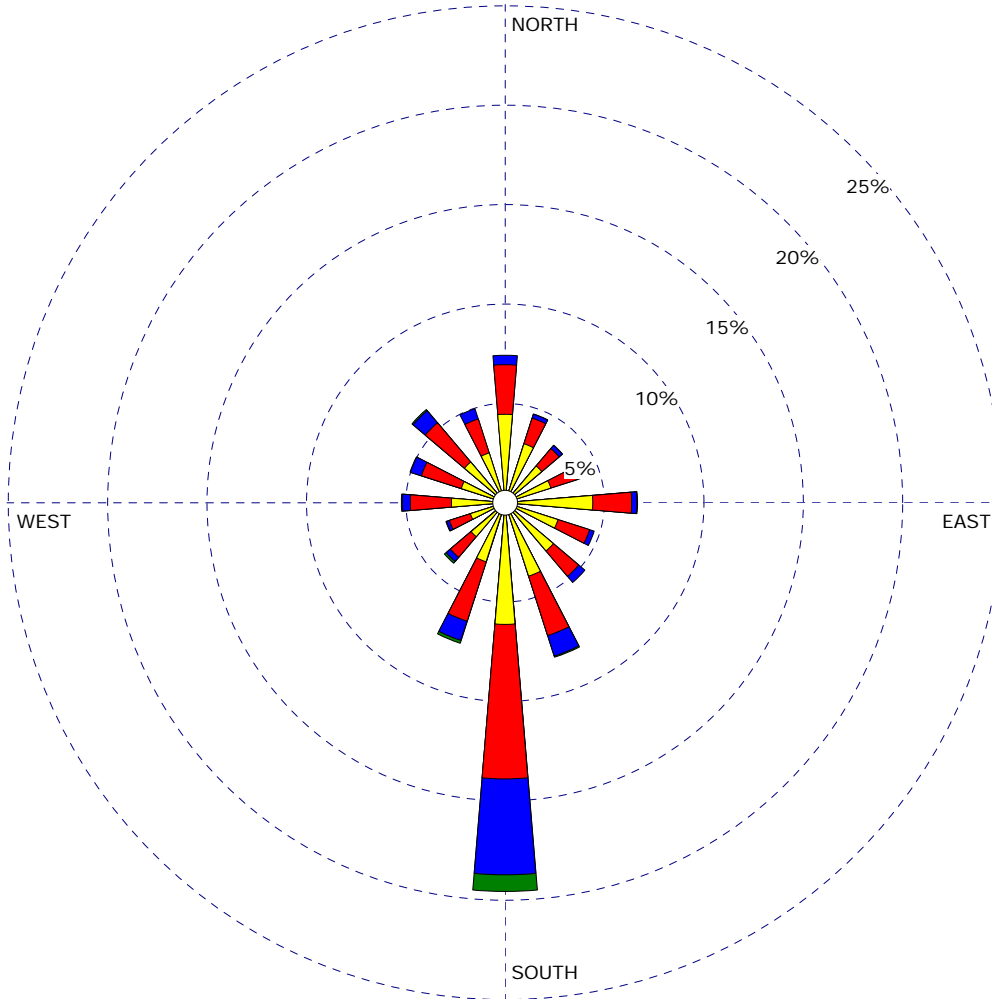

WIND ROSE PLOT:
Kansas City, MO Airport

Wind Speed
 Direction (blowing from)

COMMENTS:

Based on hourly average wind speed and direction from the airport at Kansas City (measured at 10 meters)

DATA PERIOD:

1991-2006
Jan 1 - Dec 31
00:00 - 23:00

CALM WINDS (less than 1 mph):

0.00%

AVG. WIND SPEED:

10.33 mph

TOTAL COUNT:

5793 hrs.

DATE: