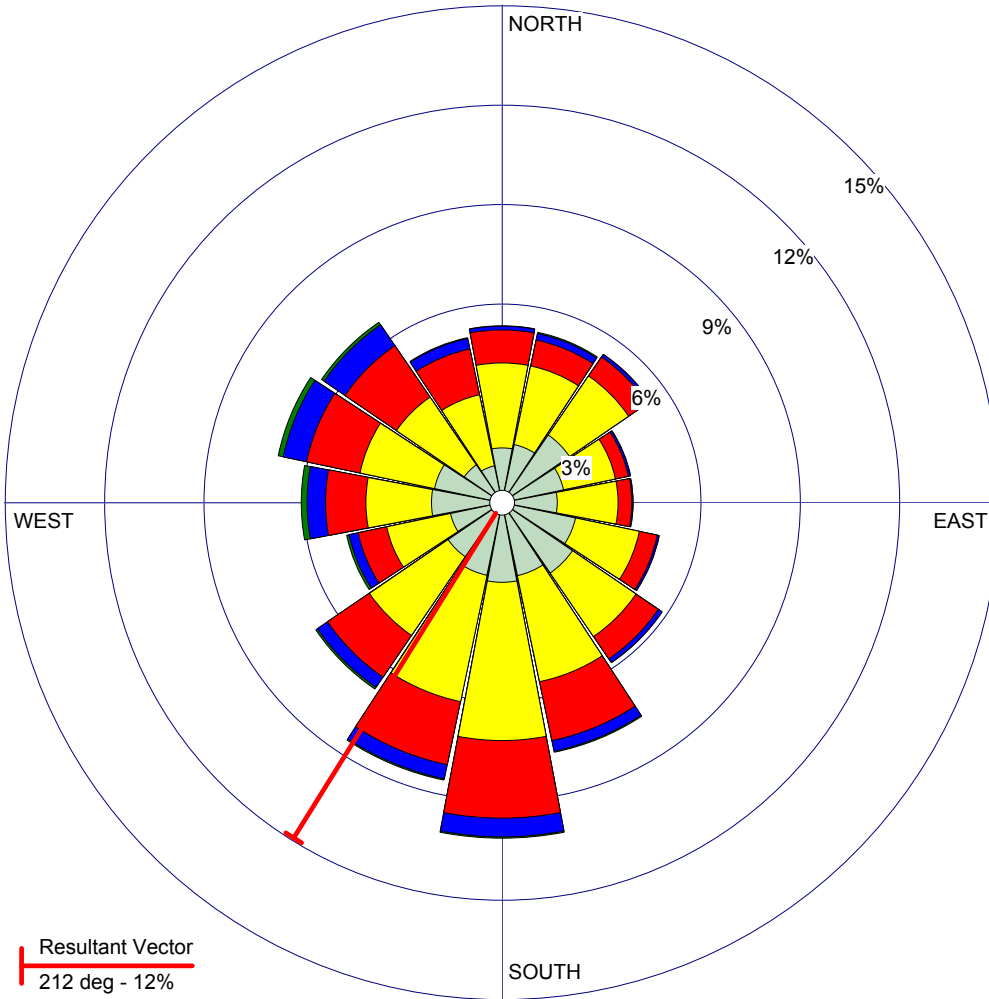

WIND ROSE PLOT:

Monroe City, MO
MU Extension Commercial Agriculture Weather Station

DISPLAY:

Wind Speed
Direction (blowing from)

Resultant Vector
212 deg - 12%

WIND SPEED
(mph)

- >= 20.0
- 15.0 - 20.0
- 10.0 - 15.0
- 5.0 - 10.0
- 0.5 - 5.0

Calms: 2.94%

COMMENTS:

Based on hourly average wind speed and direction from the MU Ag Weather Station at Monroe City (measured at 3 meters)

DATA PERIOD:

2000-2010
Jan 1 - Dec 31
00:00 - 23:00

CALM WINDS (less than 1 mph):

2.94%

AVG. WIND SPEED:

6.84 mph

TOTAL COUNT:

92807 hrs.

DATE:

2/17/2011