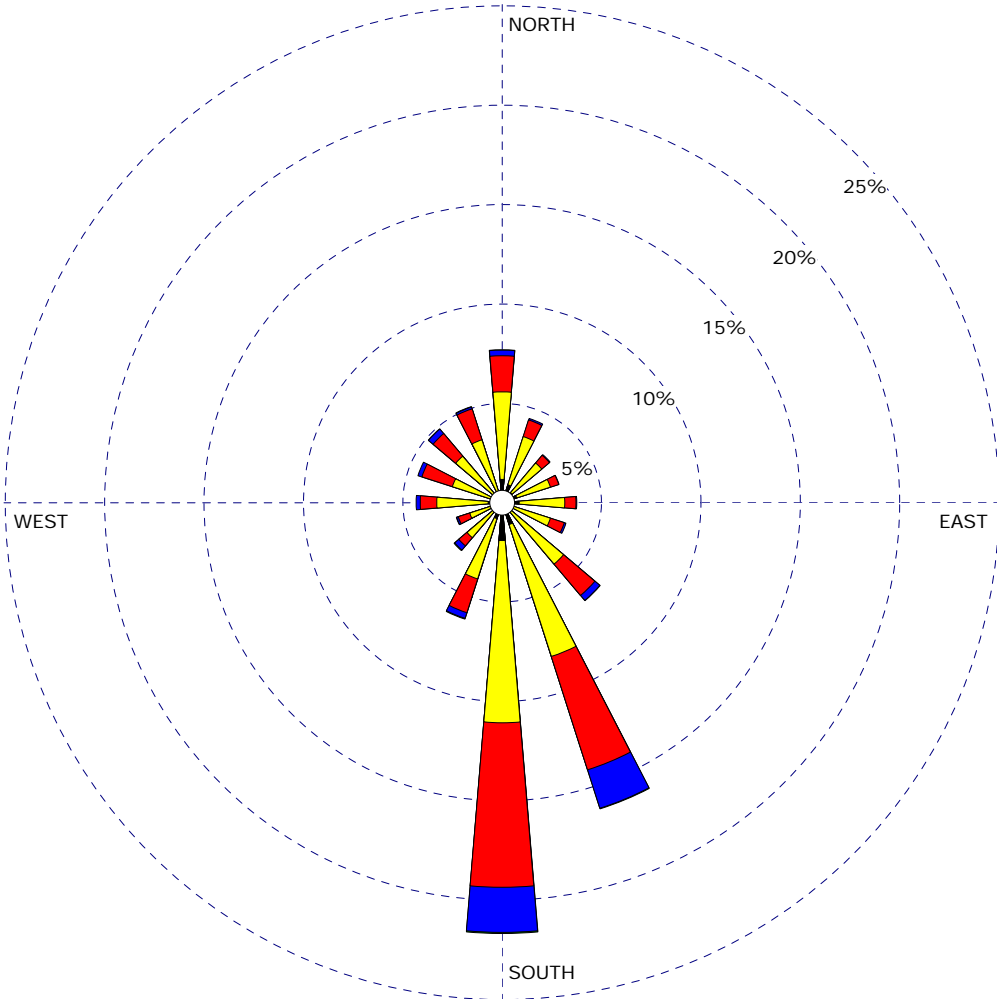

WIND ROSE PLOT:  
**Springfield, MO Airport**

Wind Speed  
 Direction (blowing from)

COMMENTS:  
 Based on hourly average wind speed and direction from the airport at Springfield (measured at 10 meters)

DATA PERIOD:  
**1991-2006**  
**Jan 1 - Dec 31**  
**00:00 - 23:00**

CALM WINDS (less than 1 mph):  
**0.00%**

AVG. WIND SPEED:  
**8.99 mph**

TOTAL COUNT:  
**5787 hrs.**

DATE:  
**3/14/2007**