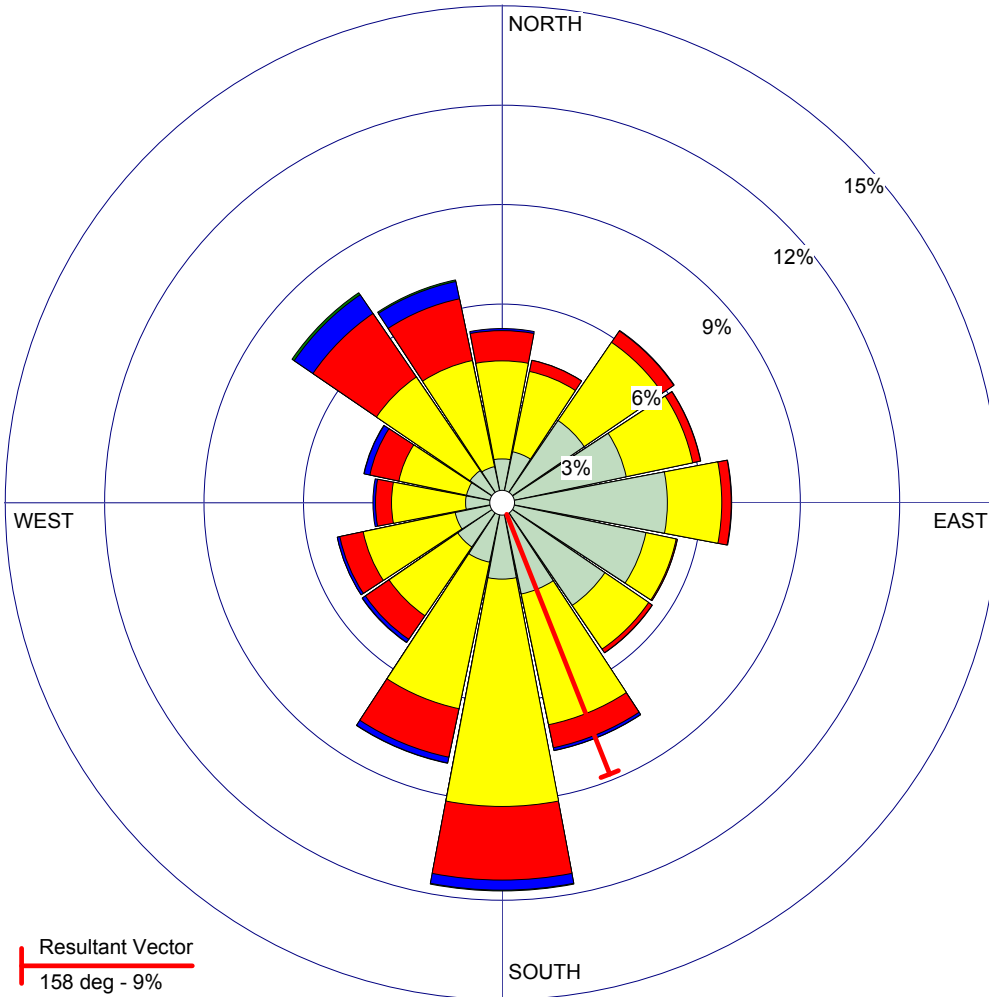

WIND ROSE PLOT:

Steele, MO
MU Extension Commercial Agriculture Weather Station

DISPLAY:

Wind Speed
Direction (blowing from)

WIND SPEED (mph)

- >= 20.0
- 15.0 - 20.0
- 10.0 - 15.0
- 5.0 - 10.0
- 0.5 - 5.0

Calms: 0.01%

COMMENTS:

Based on hourly average wind speed and direction from the MU Ag Weather Station at Steele (measured at 3 meters)

DATA PERIOD:

2000-2010
Jan 1 - Dec 31
00:00 - 23:00

CALM WINDS (less than 1 mph):

0.01%

AVG. WIND SPEED:

6.10 mph

TOTAL COUNT:

96431 hrs.

DATE:

2/17/2011