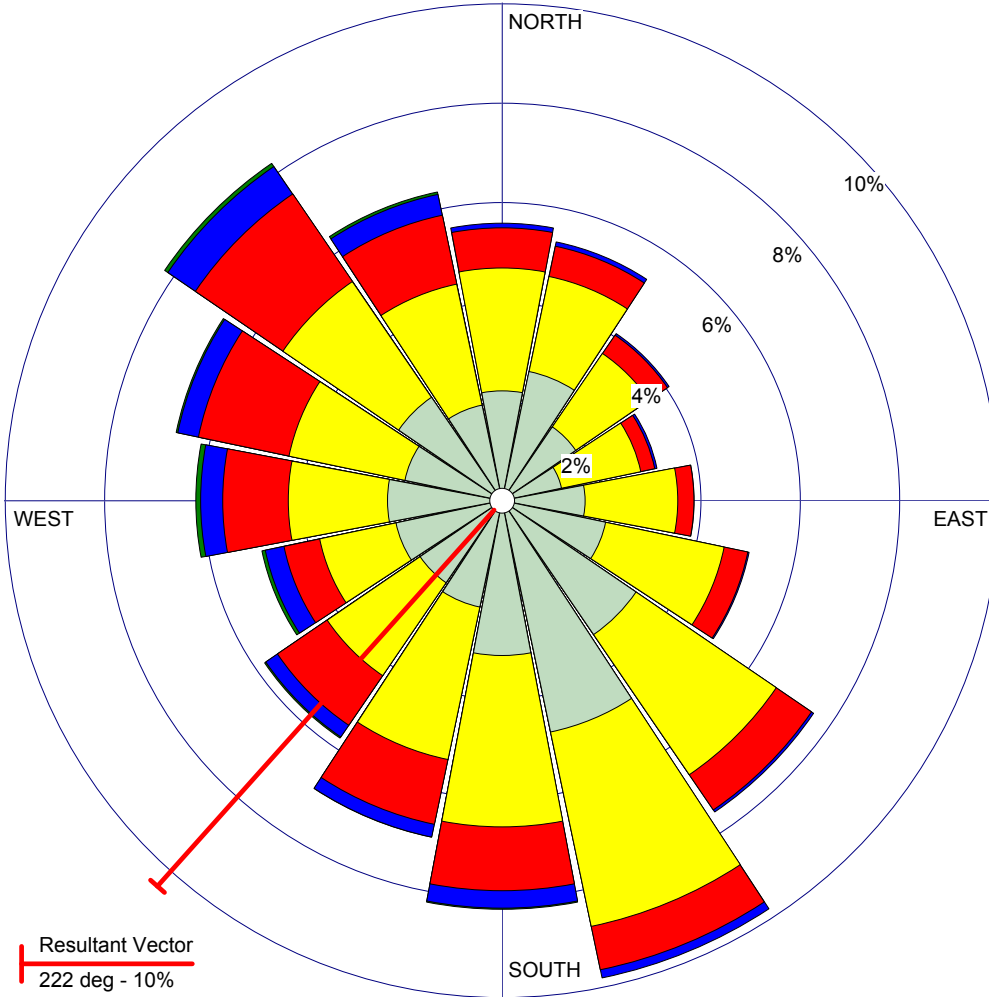

WIND ROSE PLOT:

Vandalia, MO
MU Extension Commercial Agriculture Weather Station

DISPLAY:

Wind Speed
Direction (blowing from)

WIND SPEED (mph)

- >= 20.0
- 15.0 - 20.0
- 10.0 - 15.0
- 5.0 - 10.0
- 1.0 - 5.0

Calms: 2.41%

COMMENTS:

Based on hourly wind speed and direction from the MU Ag Weather Station at Vandalia (measured at 3 meters)

DATA PERIOD:

2008-2010
Jan 1 - Dec 31
00:00 - 23:00

CALM WINDS: (less than 1 mph)

2.41%

AVG. WIND SPEED:

6.21 mph

TOTAL COUNT:

19200 hrs.

DATE:

2/18/2011